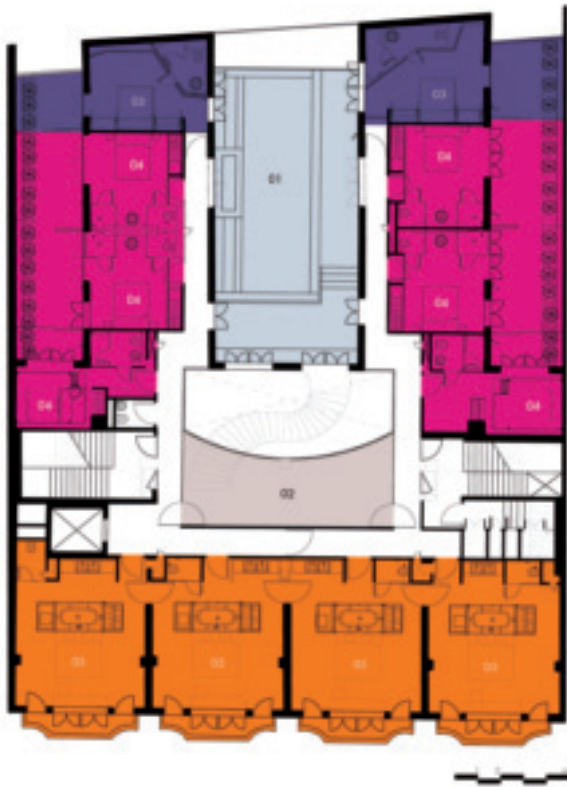

# 25

Design Company: Ministry of Design  
Project Location: Singapore  
Area: 2,500 m<sup>2</sup>  
Photographer Name: Rory Daniels, Mori-san

Responding to the global appetite for unique hospitality experiences, the progressive Majestic Hotel boldly defies simplistic definitions of style. Rather, it is a collection of veritable encounters where design is given full license to surprise, thrill and even confound.

Situated in historic Chinatown, the 30 suites and rooms present a fresh take on the rituals of bathing, sleeping and living. Art, material and furniture transcend mere decorative value to create holistic environments that pamper, excite and soothe. Private gardens, a courtyard pool and attached

balconies physically extend these experiences to the outdoors. Located on the ground floor, the lobby and restaurant form a milieu of rhythmic activity, enticing both guests and the public alike.

SECOND FLOOR

- S1 SWIMMING POOL
- S2 GYM
- S3 MIRROR ROOM
- S4 HANGING BED ROOM
- S5 AQUARIUM ROOM

THIRD FLOOR

- S1 MIRROR ROOM
- S2 HANGING BED ROOM
- S3 CURTAIN LIFT ROOM
- S4 POOL LIFT ROOM
- S5 AQUARIUM

ATTIC FLOOR  
01 VIEW ROOM  
02 TWIN TUB LOFT ROOM