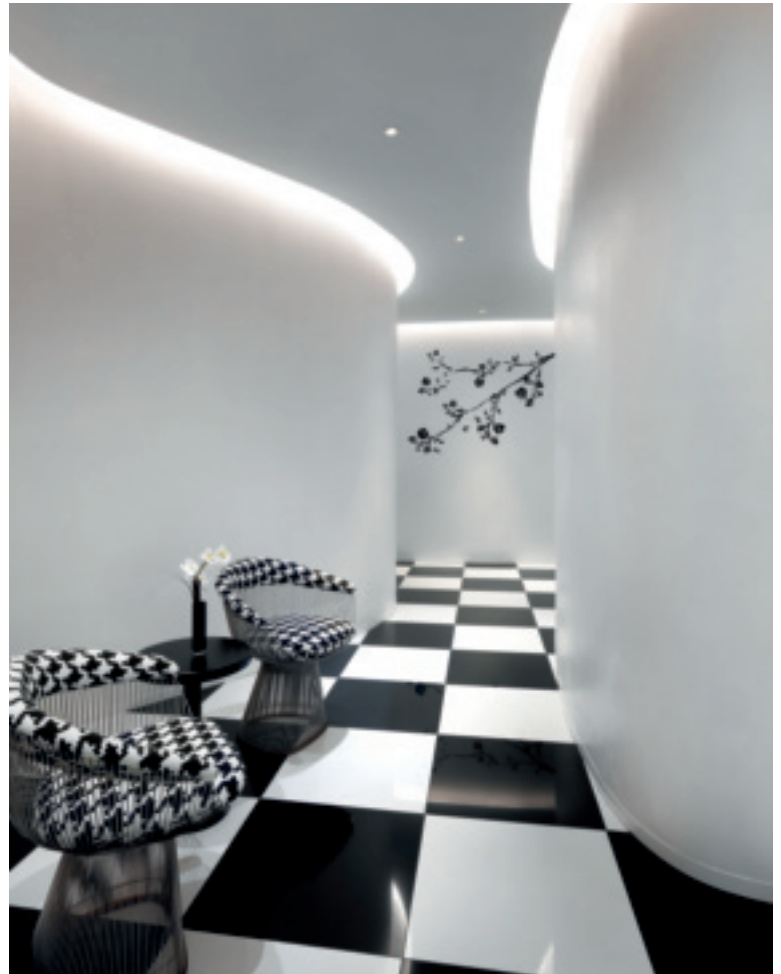

All rooms combine traditional colonial design in-

spired elements together with sleek modern detailing, attitude and creature comforts—creating a colonial chic aesthetic. Unique layouts together with tailored artwork in each room make each of the 22 rooms distinct. MOD designed the artwork and famed local artist Wynlyn Tan implemented them in the hotel.

# New Majestic Hotel