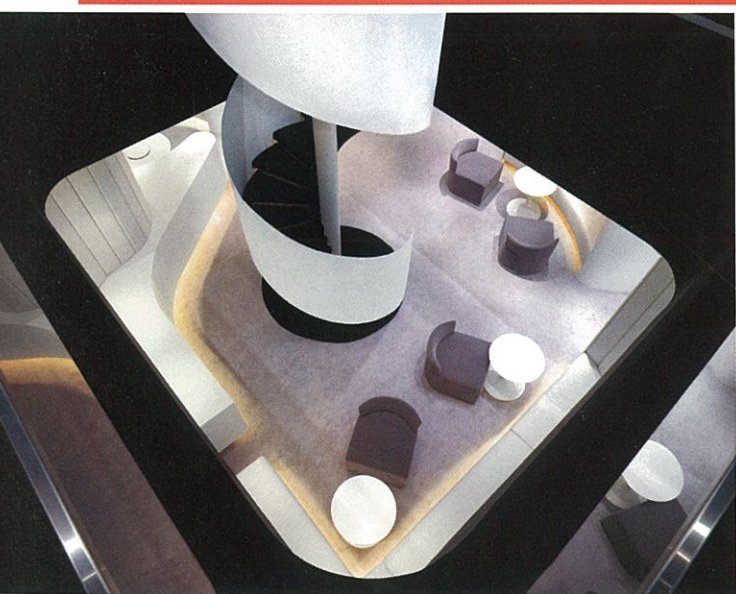

INTERIOR DESIGN[®]

MAY
2010

sweeping changes

Ministry of Design

project Face to Face, Singapore.

standout Strips of LED and fluorescent light visually connect this office building's exterior to the interior, where a spiral staircase literally links the ground level to basement meeting rooms.